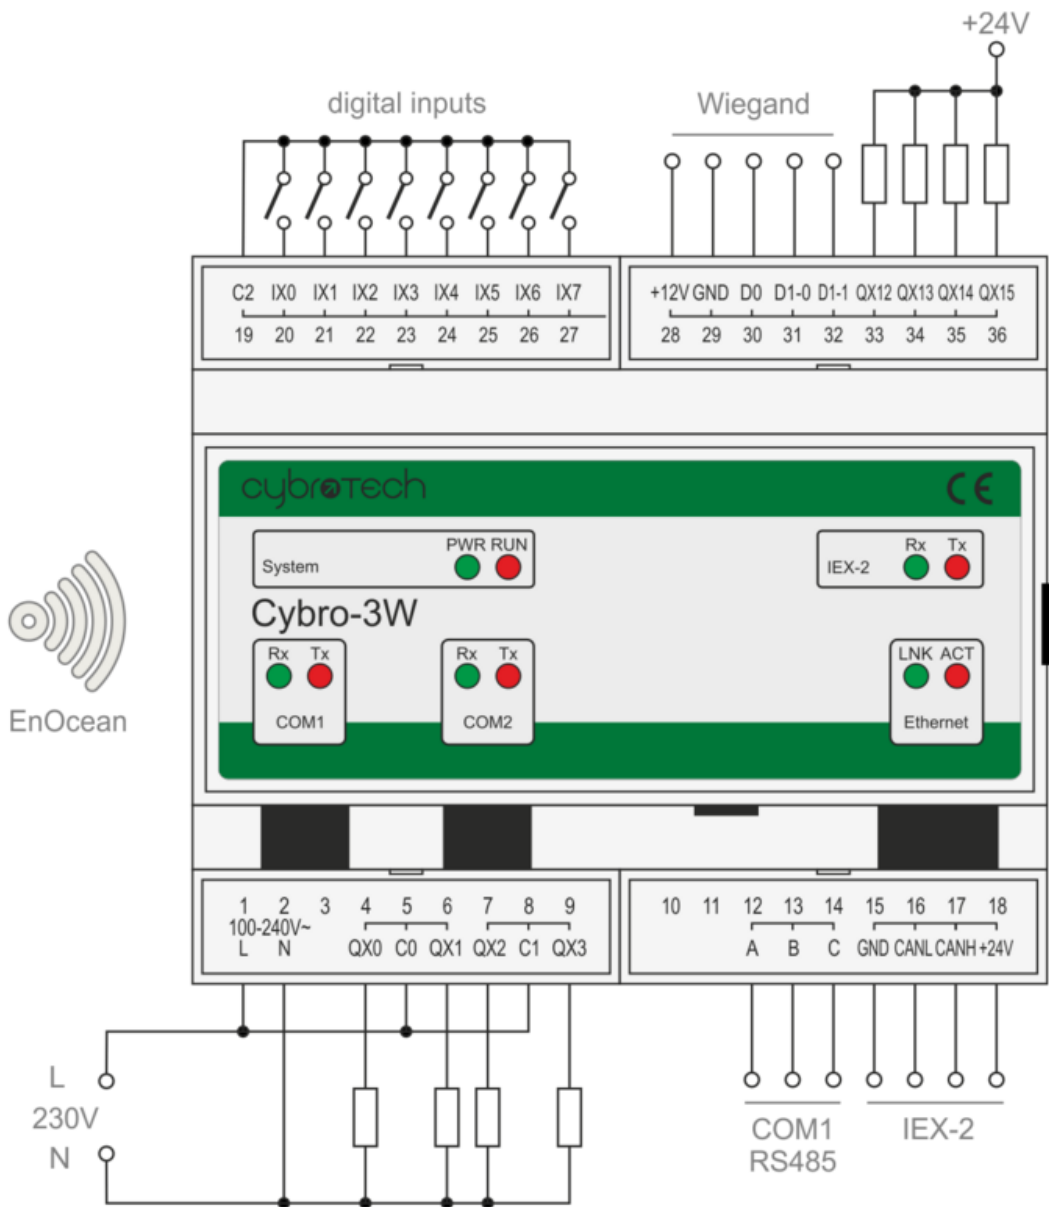

- programmable controller
- 8 digital inputs
- 4 relay outputs 8A
- 4 NPN outputs 1A
- 2 Wiegand interface
- 1 RS232/485, 1 RS232
- Ethernet, USB, IEX-2
- EnOcean gateway (optional)
- 230V AC power supply

Galvanic isolation	none
COM1 interface	RS232 (RJ9), RS485 (terminals)
Galvanic isolation	none (RS232), none or 1kV (RS485)
Cable length	10m (RS232), 50 or 500m (RS485)
Transmit/receive	automatic switching (RS485)
Wiegand input	active low, internal pull-up 3V3 1mA
Pulse timing	20us min width, 20ms max spacing
Power output	12V 500mA (RFID reader)
Power supply	100..240VAC, 50/60Hz
Power consumption	1W (no load), 10W max.
IEX-2 power output	24V 250mA (IEX-2 modules)
Total power output	6W (IEX-2+Wiegand)
Standards	EN 60730-1

Other specifications are the same as Cybro-3.

Order code

Cybro-3W-230	230V AC
Cybro-3W-230-OC	230V AC, opto-isolated RS485
Cybro-3W-230-ENO	230V AC, EnOcean gateway
Cybro-3W-230-OC-ENO	230V AC, EnOcean, opto-isolated RS485