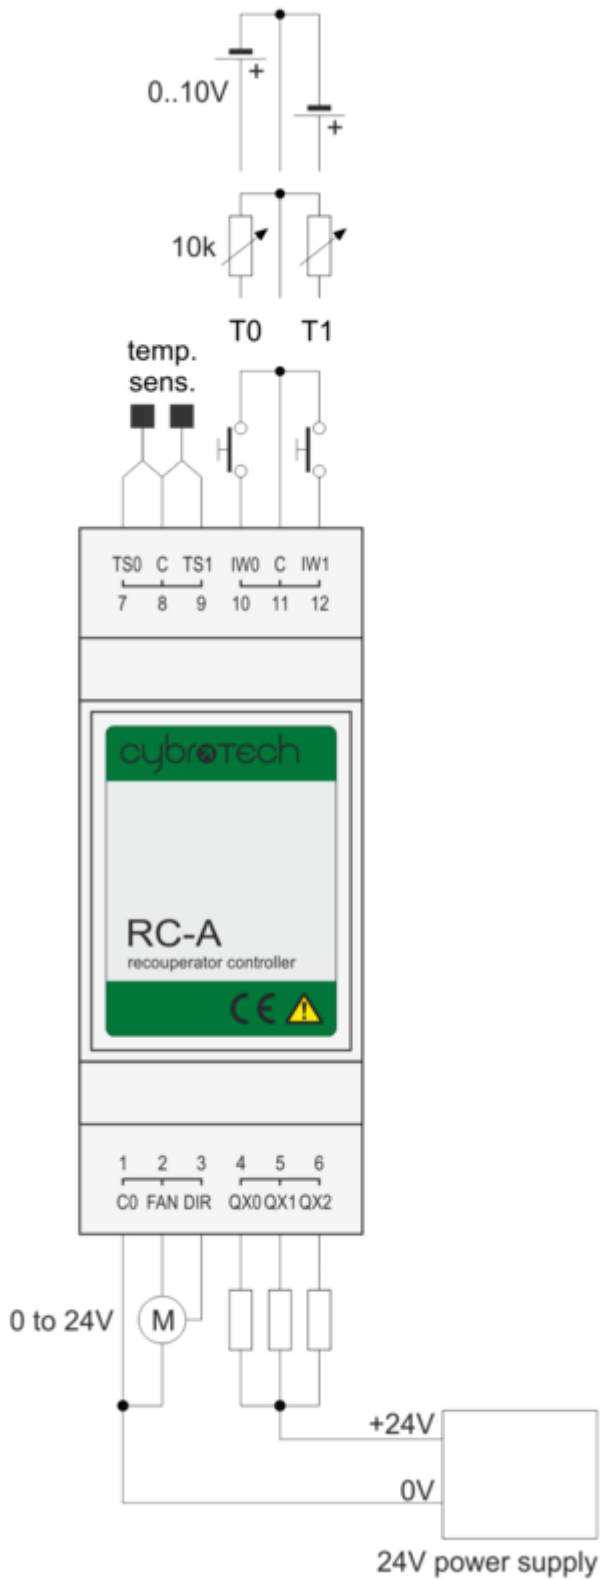

Weight

100g

Standards

EN 60730-1

Order code

RC-A