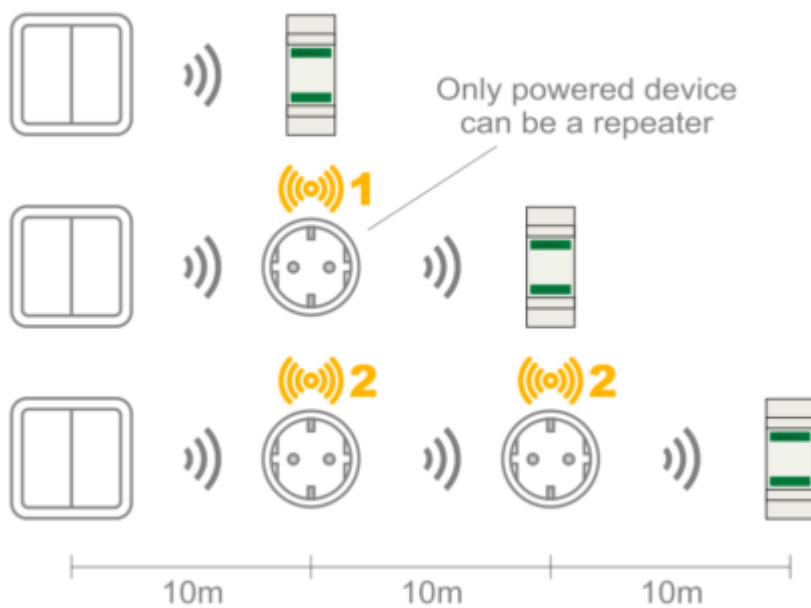

SUPPORTED MODULES	MODEL	PROFILE	eno_iw00[n]	eno_iw01[n]	eno_iw02[n]	eno_qw00[n]	eno_qw01[n]
Wall switch, single or double	CWS-2-1-01	F6-02-01	input 0/1/2/4/8	-	-	-	-
Soft remote	CRC-2-6-0x	F6-02-02	input 0/1/2/4/8	-	-	-	-
Soft button	TSB-2-2-01	D2-03-0A	action 1/2/3/4	-	battery [%]	-	-
Card holder	CCS-2-1-01	F6-04-01	input 0/1	-	-	-	-
Door sensor	SDO-2-1-05	D5-00-01	input 0/1	-	-	-	-
Motion sensor	PIR-2-1-01	A5-07-03	input 0/1	lightness [lux]	battery [0.1V]	-	-
Temperature sensor	STP-2-1-05	A5-02-05	temp [0.1°C]	-	-	-	-
Temperature and humidity	STPH-2-1-05	A5-04-01	temp [0.1°C]	humidity [%]	-	-	-
Smart plug	ASP-2-1-10	D2-01-0A	-	-	-	output 0/1	-
Smart plug with metering	ASP-2-1-11	D2-01-0B	power [W]	energy [Wh]	-	output 0/1	-
Micro smart plug with metering	MSP-2-1-11	D2-01-0E	power [W]	energy [Wh]	-	output 0/1	-
Relay switch one channel	SIN-2-1-01	D2-01-0F	-	-	-	output 0/1	-
Relay switch two channels	SIN-2-2-01	D2-01-12	-	-	-	output 0/1	output 0/1
Radiator valve	MVA004	A5-20-01	temp [0.1°C]	position [%]	status bits DB2	setpoint %/°C	oper. mode DB1

Software

EnOceanGateway.cyp

Mini scada

Gateway is written as plc program, just copy code and variables to your application.

Repeater level

По вопросам продажи и поддержки обращайтесь:

Архангельск (8182)63-90-72
Астрахань (8512)99-46-04
Барнаул (3852)73-04-60
Белгород (4722)40-23-64
Брянск (4832)59-03-52
Владивосток (423)249-28-31
Волгоград (844)278-03-48
Вологда (8172)26-41-59
Воронеж (473)204-51-73
Екатеринбург (343)384-55-89
Иваново (4932)77-34-06