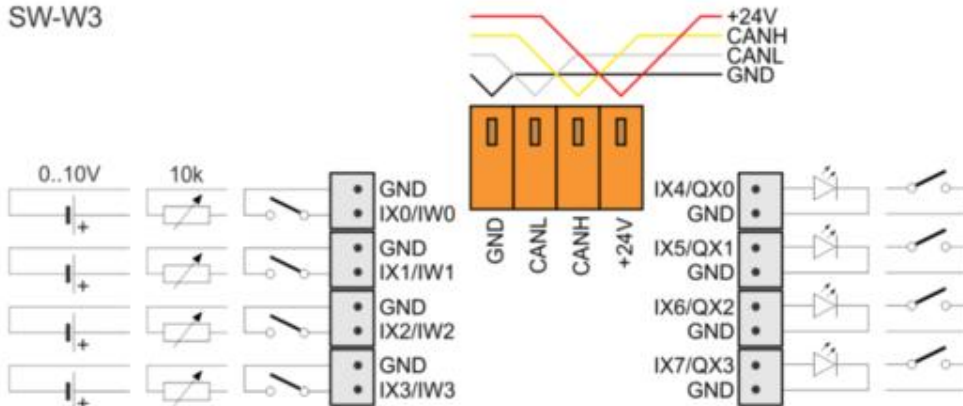

Order code

SW-W3-IW

basic version

SW-W3-IW-B

10pcs bulk package

SW-W3-TIR-IW

temperature and IR sensor inputs

SW-W3-TIR-IW-B

10pcs bulk package

SW-W3