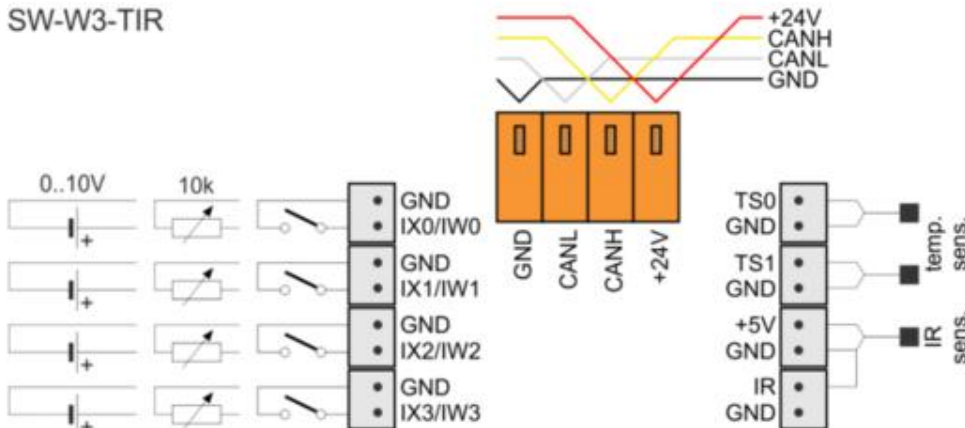

SW-W3-TIR

По вопросам продажи и поддержки обращайтесь:

Архангельск (8182)63-90-72
Астрахань (8512)99-46-04
Барнаул (3852)73-04-60
Белгород (4722)40-23-64
Брянск (4832)59-03-52
Владивосток (423)249-28-31
Волгоград (844)278-03-48
Вологда (8172)26-41-59
Воронеж (473)204-51-73
Екатеринбург (343)384-55-89
Иваново (4932)77-34-06

Ижевск (3412)26-03-58
Иркутск (395)279-98-46
Казань (843)206-01-48
Калининград (4012)72-03-81
Калуга (4842)92-23-67
Кемерово (3842)65-04-62
Киров (8332)68-02-04
Краснодар (861)203-40-90
Красноярск (391)204-63-61
Курск (4712)77-13-04
Липецк (4742)52-20-81

Киргизия (996)312-96-26-47

Магнитогорск (3519)55-03-13
Москва (495)268-04-70
Мурманск (8152)59-64-93
Набережные Челны (8552)20-53-41
Нижний Новгород (831)429-08-12
Новокузнецк (3843)20-46-81
Новосибирск (383)227-86-73
Омск (3812)21-46-40
Орел (4862)44-53-42
Оренбург (3532)37-68-04
Пенза (8412)22-31-16

Казахстан (7273)495-231

Пермь (342)205-81-47
Ростов-на-Дону (863)308-18-15
Рязань (4912)46-61-64
Самара (846)206-03-16
Санкт-Петербург (812)309-46-40
Саратов (845)249-38-78
Севастополь (8692)22-31-93
Симферополь (3652)67-13-56
Смоленск (4812)29-41-54
Сочи (862)225-72-31
Ставрополь (8652)20-65-13

Таджикистан (992)427-82-92-69

Сургут (3462)77-98-35
Тверь (4822)63-31-35
Томск (3822)98-41-53
Тула (4872)74-02-29
Тюмень (3452)66-21-18
Ульяновск (8422)24-23-59
Уфа (347)229-48-12
Хабаровск (4212)92-98-04
Челябинск (351)202-03-61
Череповец (8202)49-02-64
Ярославль (4852)69-52-93

Единый адрес для всех регионов: chy@nt-rt.ru || <https://cybrotech.nt-rt.ru/>