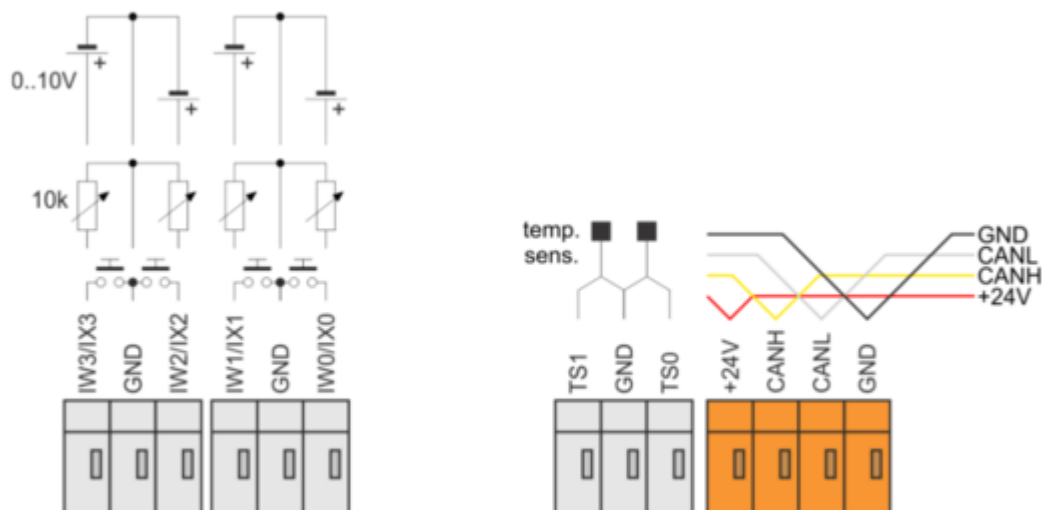

Order code

OP-4-OW

По вопросам продажи и поддержки обращайтесь:

Архангельск (8182)63-90-72
Астрахань (8512)99-46-04
Барнаул (3852)73-04-60
Белгород (4722)40-23-64
Брянск (4832)59-03-52
Владивосток (423)249-28-31
Волгоград (844)278-03-48
Вологда (8172)26-41-59
Воронеж (473)204-51-73
Екатеринбург (343)384-55-89
Иваново (4932)77-34-06

Ижевск (3412)26-03-58
Иркутск (395)279-98-46
Казань (843)206-01-48
Калининград (4012)72-03-81
Калуга (4842)92-23-67
Кемерово (3842)65-04-62
Киров (8332)68-02-04
Краснодар (861)203-40-90
Красноярск (391)204-63-61
Курск (4712)77-13-04
Липецк (4742)52-20-81

Киргизия (996)312-96-26-47

Магнитогорск (3519)55-03-13
Москва (495)268-04-70
Мурманск (8152)59-64-93
Набережные Челны (8552)20-53-41
Нижний Новгород (831)429-08-12
Новокузнецк (3843)20-46-81
Новосибирск (383)227-86-73
Омск (3812)21-46-40
Орел (4862)44-53-42
Оренбург (3532)37-68-04
Пенза (8412)22-31-16

Казахстан (7273)495-231

Пермь (342)205-81-47
Ростов-на-Дону (863)308-18-15
Рязань (4912)46-61-64
Самара (846)206-03-16
Санкт-Петербург (812)309-46-40
Саратов (845)249-38-78
Севастополь (8692)22-31-93
Симферополь (3652)67-13-56
Смоленск (4812)29-41-54
Сочи (862)225-72-31
Ставрополь (8652)20-65-13

Таджикистан (992)427-82-92-69

Сургут (3462)77-98-35
Тверь (4822)63-31-35
Томск (3822)98-41-53
Тула (4872)74-02-29
Тюмень (3452)66-21-18
Ульяновск (8422)24-23-59
Уфа (347)229-48-12
Хабаровск (4212)92-98-04
Челябинск (351)202-03-61
Череповец (8202)49-02-64
Ярославль (4852)69-52-93

Единый адрес для всех регионов: chy@nt-rt.ru || <https://cybrotech.nt-rt.ru/>