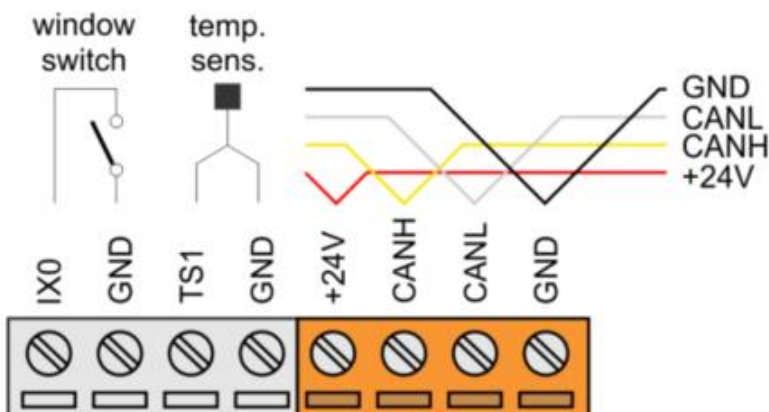

error: $\pm 2\%$ rh @ 25°C
	response time 15s
	stability $\pm 1\%$ rh @ 50% rh in 5 years
	resolution 1% (7 bit)
	readout 1% rh (45 equals 45% rh)
External temperature sensor	ES-P, ES-B or ES-W
Power supply	24V (18..28V), 50mA
Degree of protection	IP20
Operating conditions	0..50°C, 0..85% rh non-condensing
Storage temperature	-20..75°C
Mounting	wall surface
Dimensions	136x96x25mm
Weight	420g
Level of ambient pollution	2
Standards	EN 60730-1

Order code

OP-5-T-IW	temperature measurement
OP-5C-T-IW	cyrillic characters, temperature measurement
OP-5-TH-IW	temperature and humidity measurement
OP-5C-TH-IW	cyrillic characters, temperature and humidity measurement
OP-5-IW-CUSTOM	custom front panel and housing color