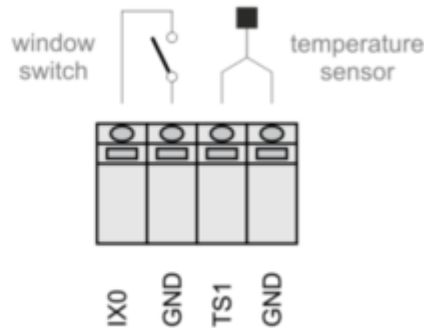

Weight

200g

Level of ambient pollution

2

Standards

EN 60730-1

Order code

OP-8