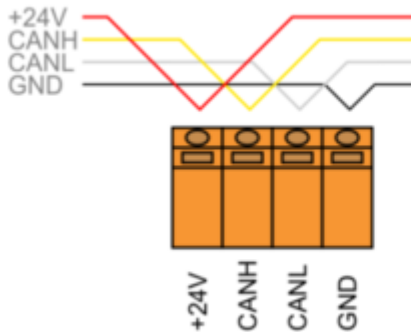

Weight

200g

Level of ambient pollution

2

Standards

EN 60730-1

Order code

OP-8