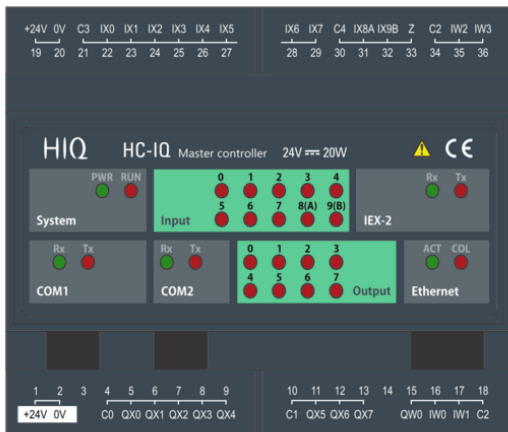

Mounting: DIN rail

Dimensions: 106x108x58mm

Weight: 360g

Standards: EN 60730-1

Order code

HC-IQ

Local and internet connection

LAN / WAN switching is fully automatic. Number of phones is not limited.

Remote access and management

HIQ account consists of two parts, remote access and user account. Remote access is automatically created with autodetect command. User account is created by registering on my.hiq-home.com, and it allows management of connected controllers and phones.