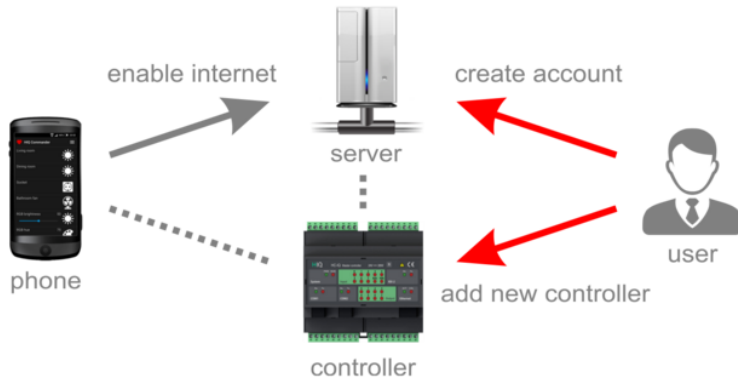

Mounting: DIN rail

Dimensions: 106x108x58mm

Weight: 360g

Standards: EN 60730-1

Order code

HC-IQ

Local and internet connection

LAN / WAN switching is fully automatic. Number of phones is not limited.

Remote access and management

HIQ account consists of two parts, remote access and user account. Remote access is automatically created with autodetect command. User account is created by registering on my.hiq-home.com, and it allows management of connected controllers and phones.