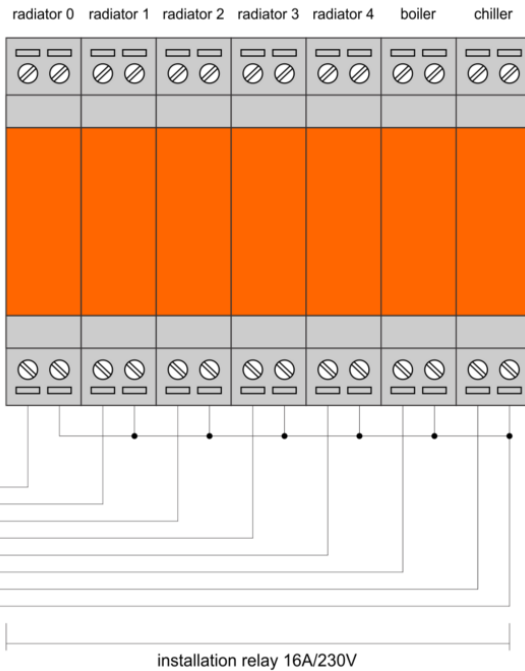

power supply

230V~
L
N

installation relay 16A/230V