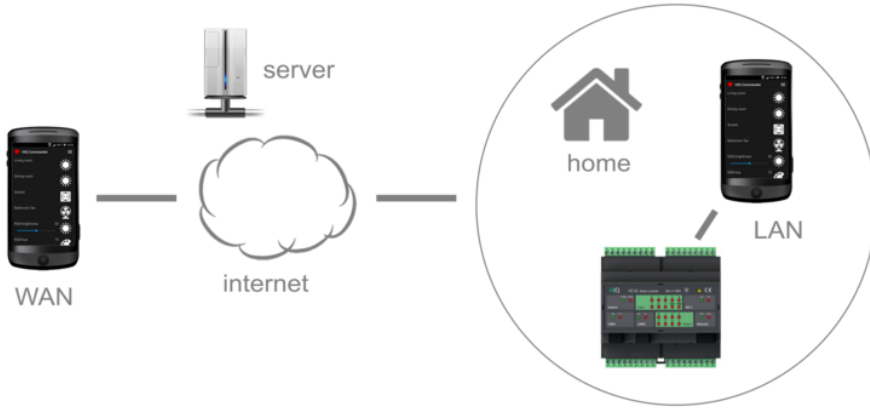

Mounting: DIN rail

Dimensions: 106x108x58mm

Weight: 360g

Standards: EN 60730-1

Order code

HC-IQ

Local and internet connection

LAN / WAN switching is fully automatic. Number of phones is not limited.

Remote access and management

HIQ account consists of two parts, remote access and user account. Remote access is automatically created with autodetect command. User account is created by registering on my.hiq-home.com, and it allows management of connected controllers and phones.