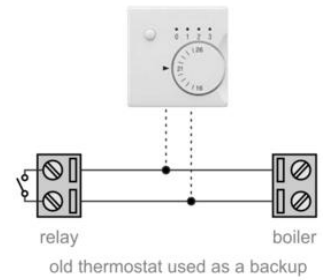

power supply

230V~
L
N

installation relay 16A/230V