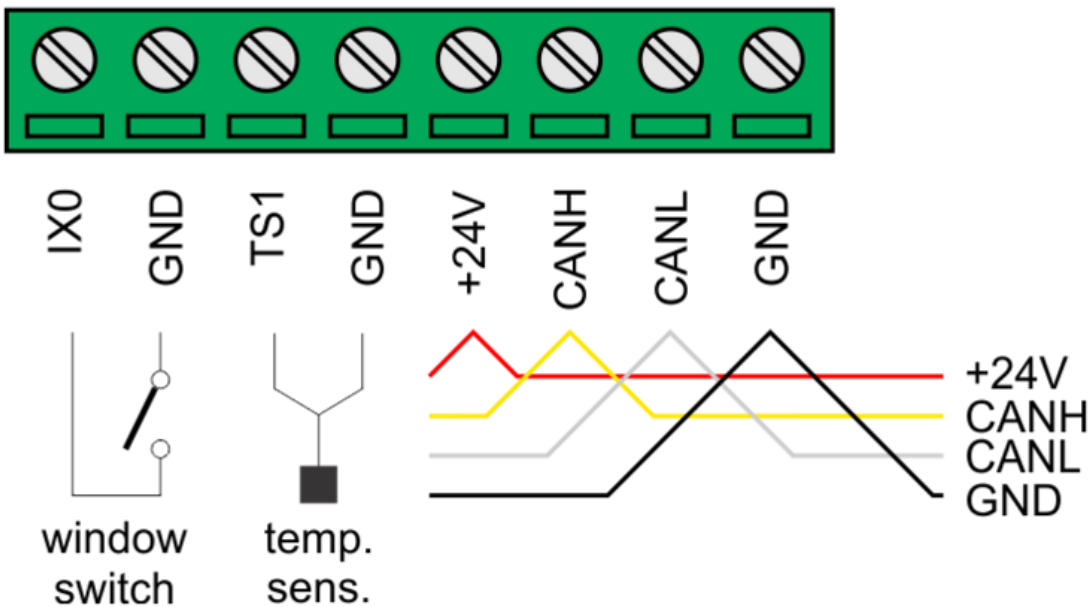

## Features

-  on/off
-  setpoint
-  fan control
-  fan max  
maximum output for a limited time
-  secondary setpoint when thermostat is off
-  manual measurement correction
-  window switch  
shut down heating when window is open
-  night mode  
attenuate display during the night
-  humidity meter

## Configuration

parameter                      value

press and hold

- on/off
- setpoint
- fan speed
- fan max
- scene

## Temperature sensor

internal
external
remote

Remote measurement should be handled by plc program