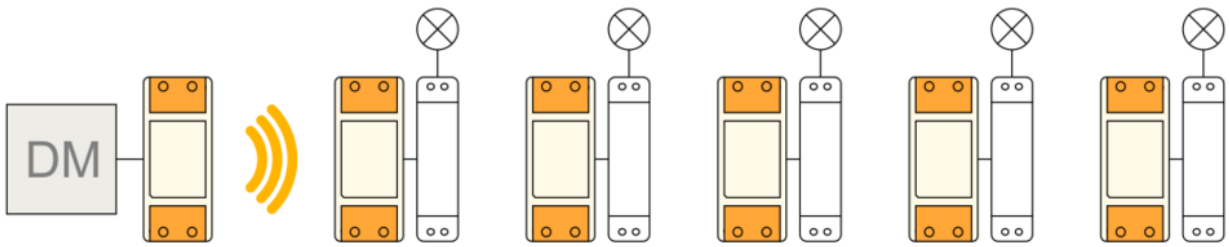

For a system with more than 64 ballasts, create two or more wireless groups. Groups are fully independent, each has a separate DALI master. Group can be created at power-on, a few seconds later bridge is securely locked. Use CybroDaliConfigurator to configure, any DALI master to control.