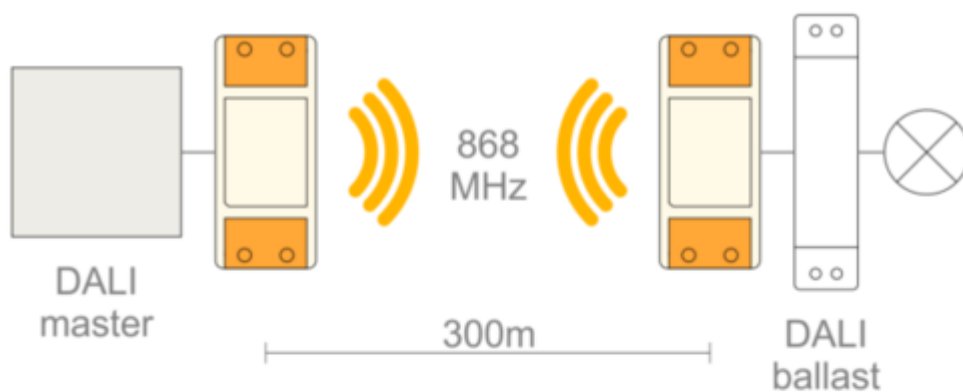

General	
Power supply	230V, 50..60Hz, 2W
Terminals	0.25..1.5mm²
Operating conditions	-20..+40°C, 0..85% rh nc
Storage temperature	-40..+85°C
Dimensions	88x39x24mm, 86mm antenna
Weight	80g
Degree of protection	IP20
Standards	EN60730-1, EN300220

Order code

WD-1