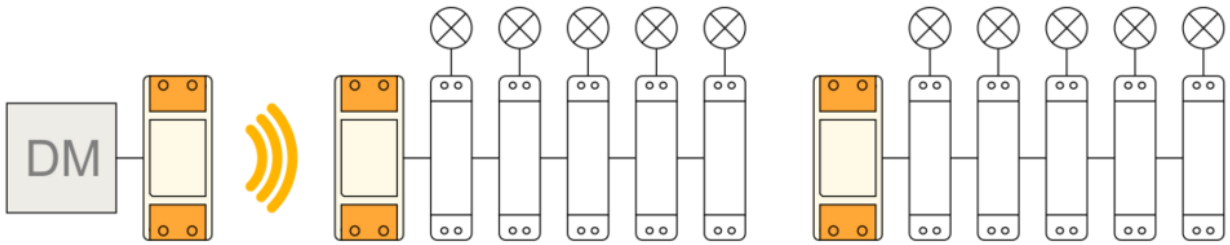

For a system with more than 64 ballasts, create two or more wireless groups. Groups are fully independent, each has a separate DALI master. Group can be created at power-on, a few seconds later bridge is securely locked. Use CybroDaliConfigurator to configure, any DALI master to control.