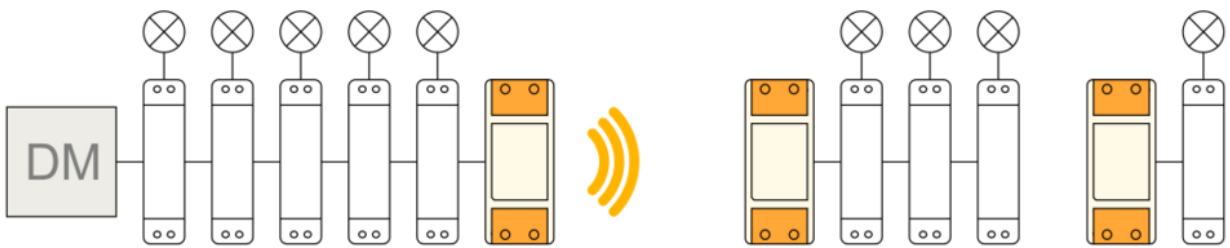

For a system with more than 64 ballasts, create two or more wireless groups. Groups are fully independent, each has a separate DALI master. Group can be created at power-on, a few seconds later bridge is securely locked. Use CybroDaliConfigurator to configure, any DALI master to control.