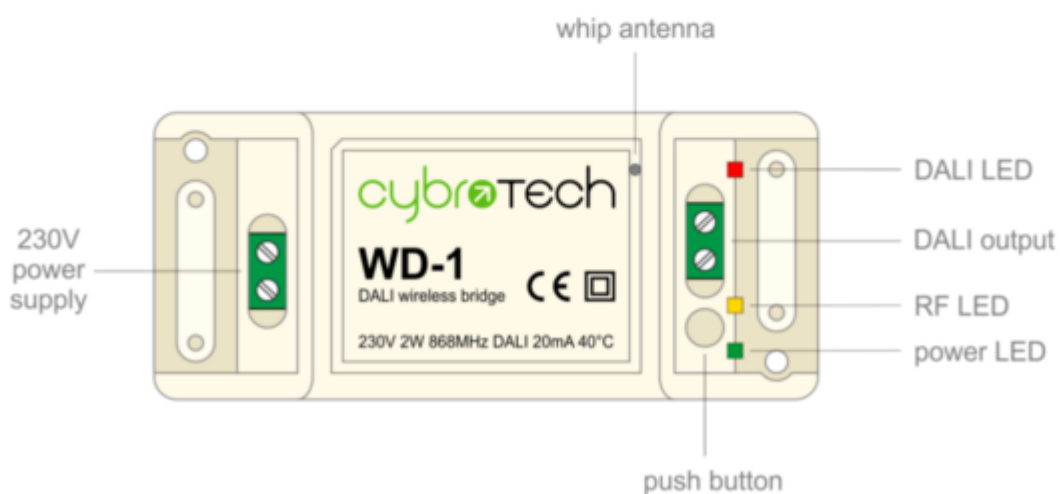

General	
Power supply	230V, 50..60Hz, 2W
Terminals	0.25..1.5mm²
Operating conditions	-20..+40°C, 0..85% rh nc
Storage temperature	-40..+85°C
Dimensions	88x39x24mm, 86mm antenna
Weight	80g
Degree of protection	IP20
Standards	EN60730-1, EN300220

Order code

WD-1