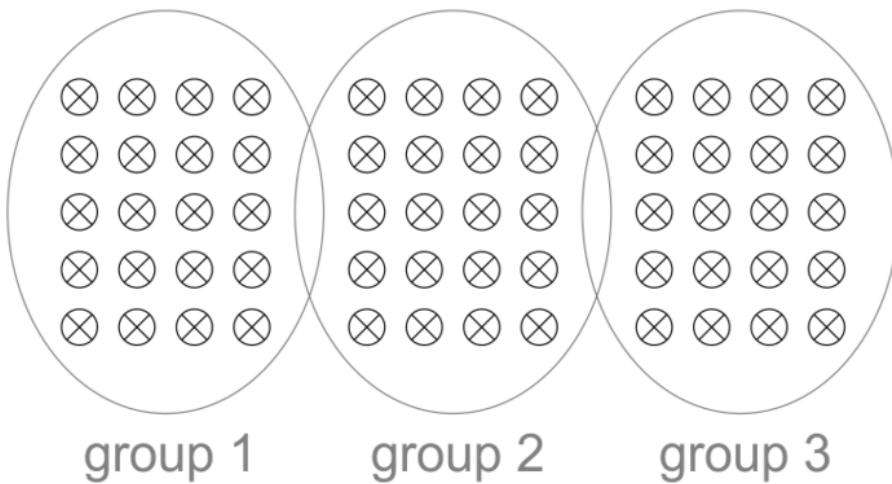

For a system with more than 64 ballasts, create two or more wireless groups. Groups are fully independent, each has a separate DALI master. Group can be created at power-on, a few seconds later bridge is securely locked. Use CybroDaliConfigurator to configure, any DALI master to control.