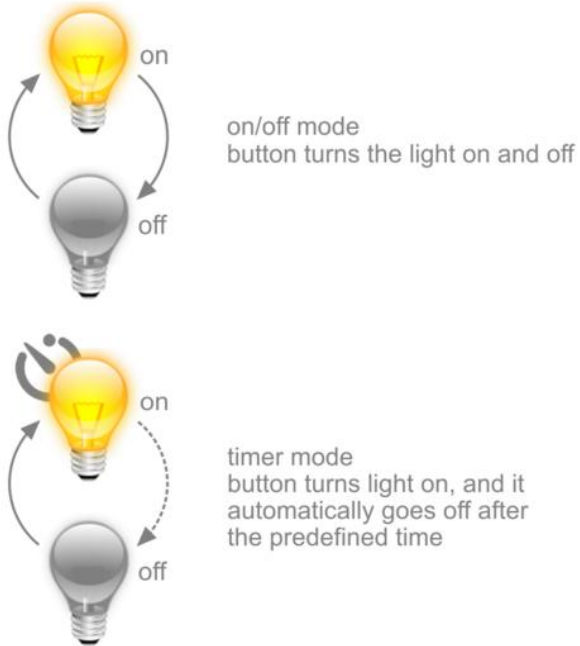

Order code

LC-10-IQ

Output mode

Input mode

Input mode defines how input affect the output. Basic functions are handled internally by light controller, night mode and ready light are handled with master controller.