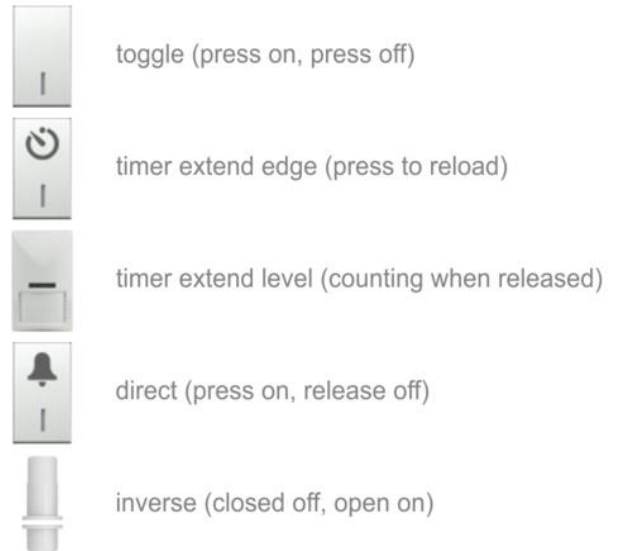

Order code

LC-10-IQ

Output mode

Input mode

Input mode defines how input affect the output. Basic functions are handled internally by light controller, night mode and ready light are handled with master controller.