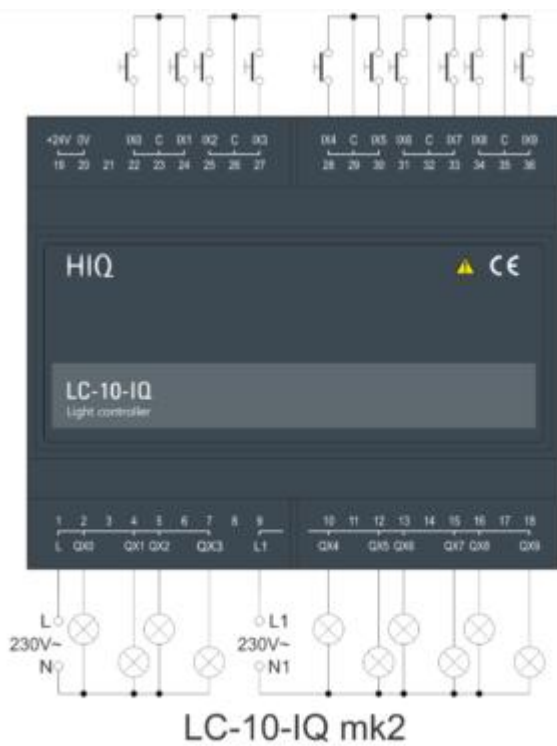

Order code

LC-10-IQ

Output mode

Input mode

Input mode defines how input affect the output. Basic functions are handled internally by light controller, night mode and ready light are handled with master controller.