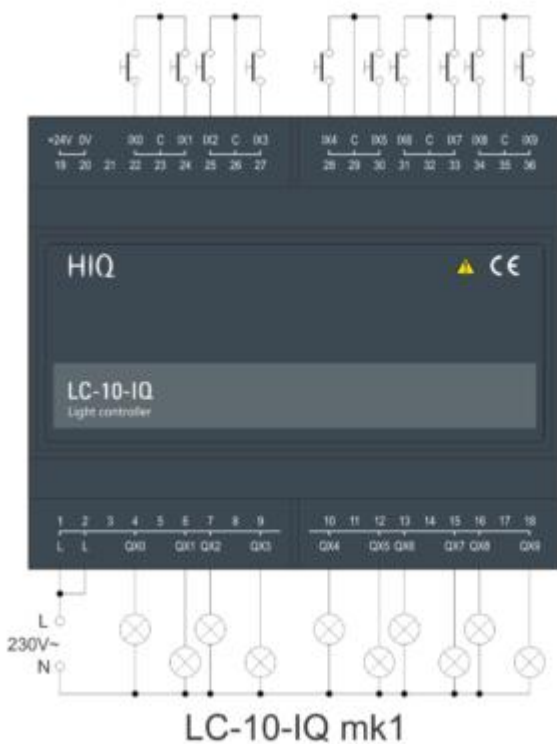

Order code

LC-10-IQ

Output mode

Input mode

Input mode defines how input affect the output. Basic functions are handled internally by light controller, night mode and ready light are handled with master controller.