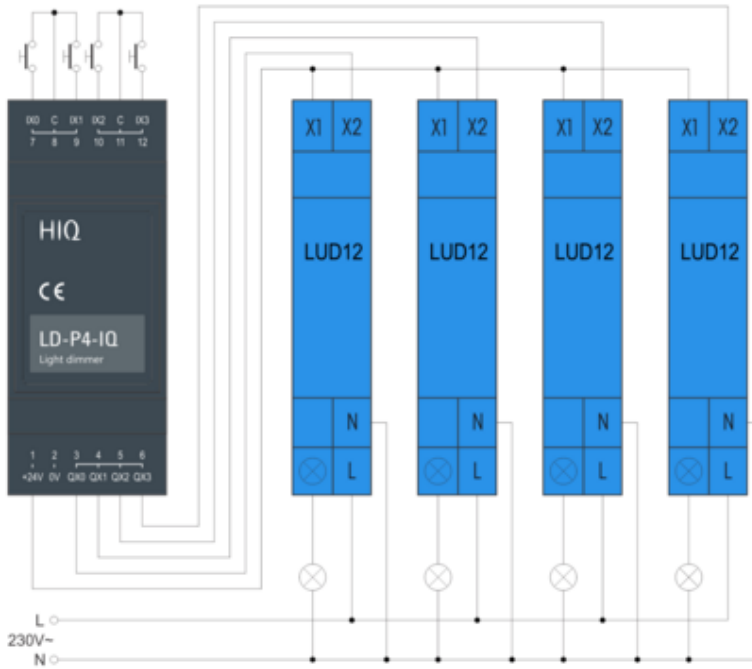

Output options

incandescent/halogen

compact fluorescent

compact LED E27/E14

Operation

Driver rotary switch

switch must
be adjusted
to indicated
position

Standard connection with four independent power drivers