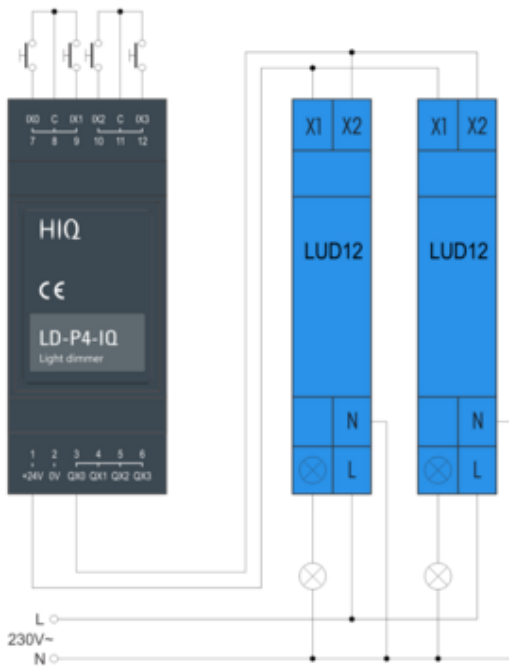

Power increased with a parallel connection of drivers

По вопросам продажи и поддержки обращайтесь:

Архангельск (8182)63-90-72
Астрахань (8512)99-46-04
Барнаул (3852)73-04-60
Белгород (4722)40-23-64
Брянск (4832)59-03-52
Владивосток (423)249-28-31
Волгоград (844)278-03-48
Вологда (8172)26-41-59
Воронеж (473)204-51-73
Екатеринбург (343)384-55-89
Иваново (4932)77-34-06

Ижевск (3412)26-03-58
Иркутск (395)279-98-46
Казань (843)206-01-48
Калининград (4012)72-03-81
Калуга (4842)92-23-67
Кемерово (3842)65-04-62
Киров (8332)68-02-04
Краснодар (861)203-40-90
Красноярск (391)204-63-61
Курск (4712)77-13-04
Липецк (4742)52-20-81

Киргизия (996)312-96-26-47

Магнитогорск (3519)55-03-13
Москва (495)268-04-70
Мурманск (8152)59-64-93
Набережные Челны (8552)20-53-41
Нижний Новгород (831)429-08-12
Новокузнецк (3843)20-46-81
Новосибирск (383)227-86-73
Омск (3812)21-46-40
Орел (4862)44-53-42
Оренбург (3532)37-68-04
Пенза (8412)22-31-16

Казахстан (7273)495-231

Пермь (342)205-81-47
Ростов-на-Дону (863)308-18-15
Рязань (4912)46-61-64
Самара (846)206-03-16
Санкт-Петербург (812)309-46-40
Саратов (845)249-38-78
Севастополь (8692)22-31-93
Симферополь (3652)67-13-56
Смоленск (4812)29-41-54
Сочи (862)225-72-31
Ставрополь (8652)20-65-13

Таджикистан (992)427-82-92-69

Сургут (3462)77-98-35
Тверь (4822)63-31-35
Томск (3822)98-41-53
Тула (4872)74-02-29
Тюмень (3452)66-21-18
Ульяновск (8422)24-23-59
Уфа (347)229-48-12
Хабаровск (4212)92-98-04
Челябинск (351)202-03-61
Череповец (8202)49-02-64
Ярославль (4852)69-52-93

Единый адрес для всех регионов: chy@nt-rt.ru || <https://cybrotech.nt-rt.ru/>