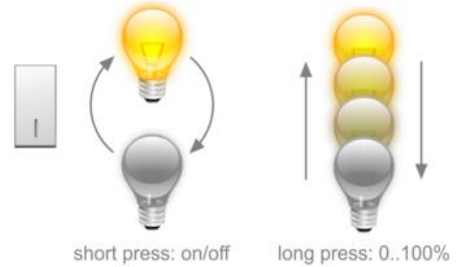

Output options

incandescent/halogen

compact fluorescent

compact LED E27/E14

Operation

Driver rotary switch

switch must
be adjusted
to indicated
position

Standard connection with four independent power drivers