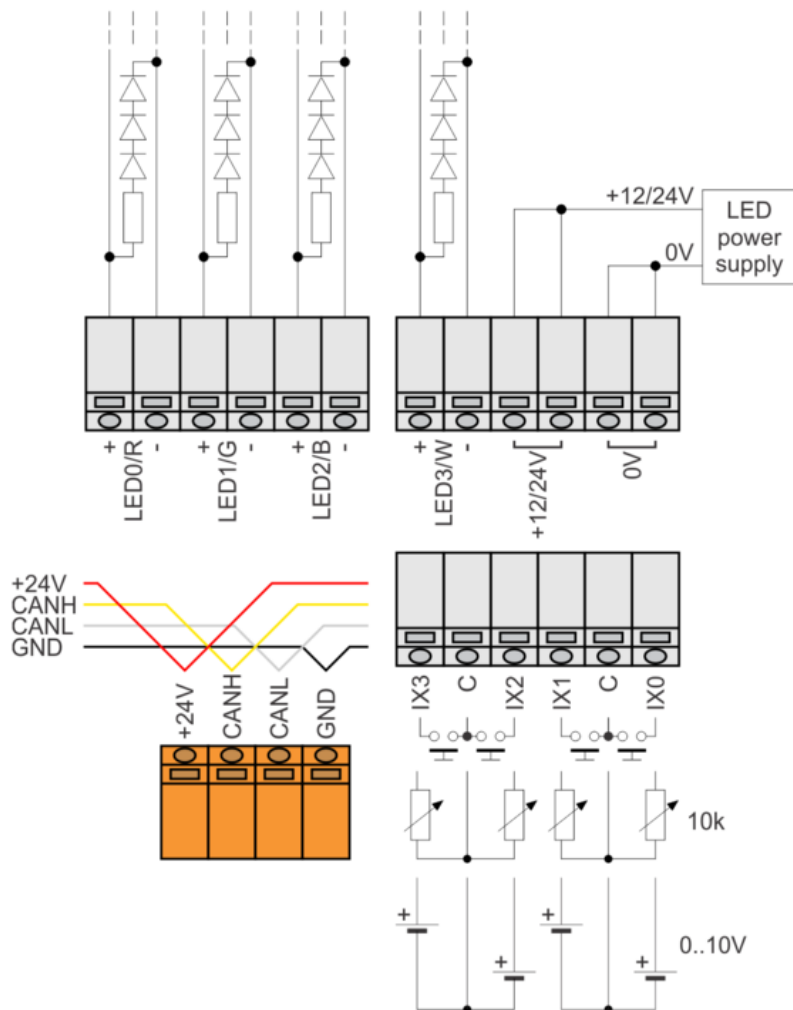

Independent channels