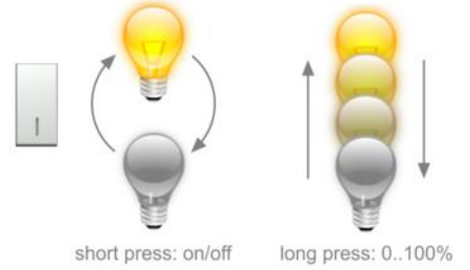

Order code

LD-V4-IQ

Features

RGB mode
hue, saturation, brightness
instead of individual RGB

white temperature mode
adjust hue in range from
warm white to cold white

button or potentiometer input:
- autodetect input mode
- mixed controls possible
- potentiometer auto-range

S-shaped on/off curve:
- soft start and landing
- fast and slow mode
- reduce electric noise

exponential output curve:
- natural feeling
- lowest level is 0.025%
- smooth transition

500Hz

high frequency PWM:
- no flickering
- avoid headache
- reduce eye-strain

output protection:
- overcurrent
- overvoltage
- undervoltage
- watch-dog

Operation