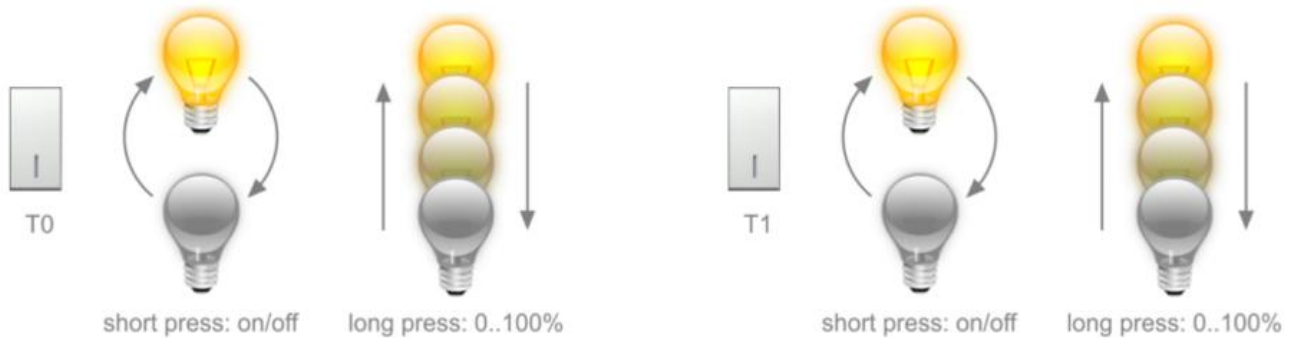

Order code

LD-D8-IQ

Features

Operation

Groups 3 to 8 doesn't have physical input, so they can't be controlled directly, only as a scene or with a phone.

Ballast configuration

Configure ballasts into groups 1 to 8, LD-D8-IQ can't control individual ballasts.