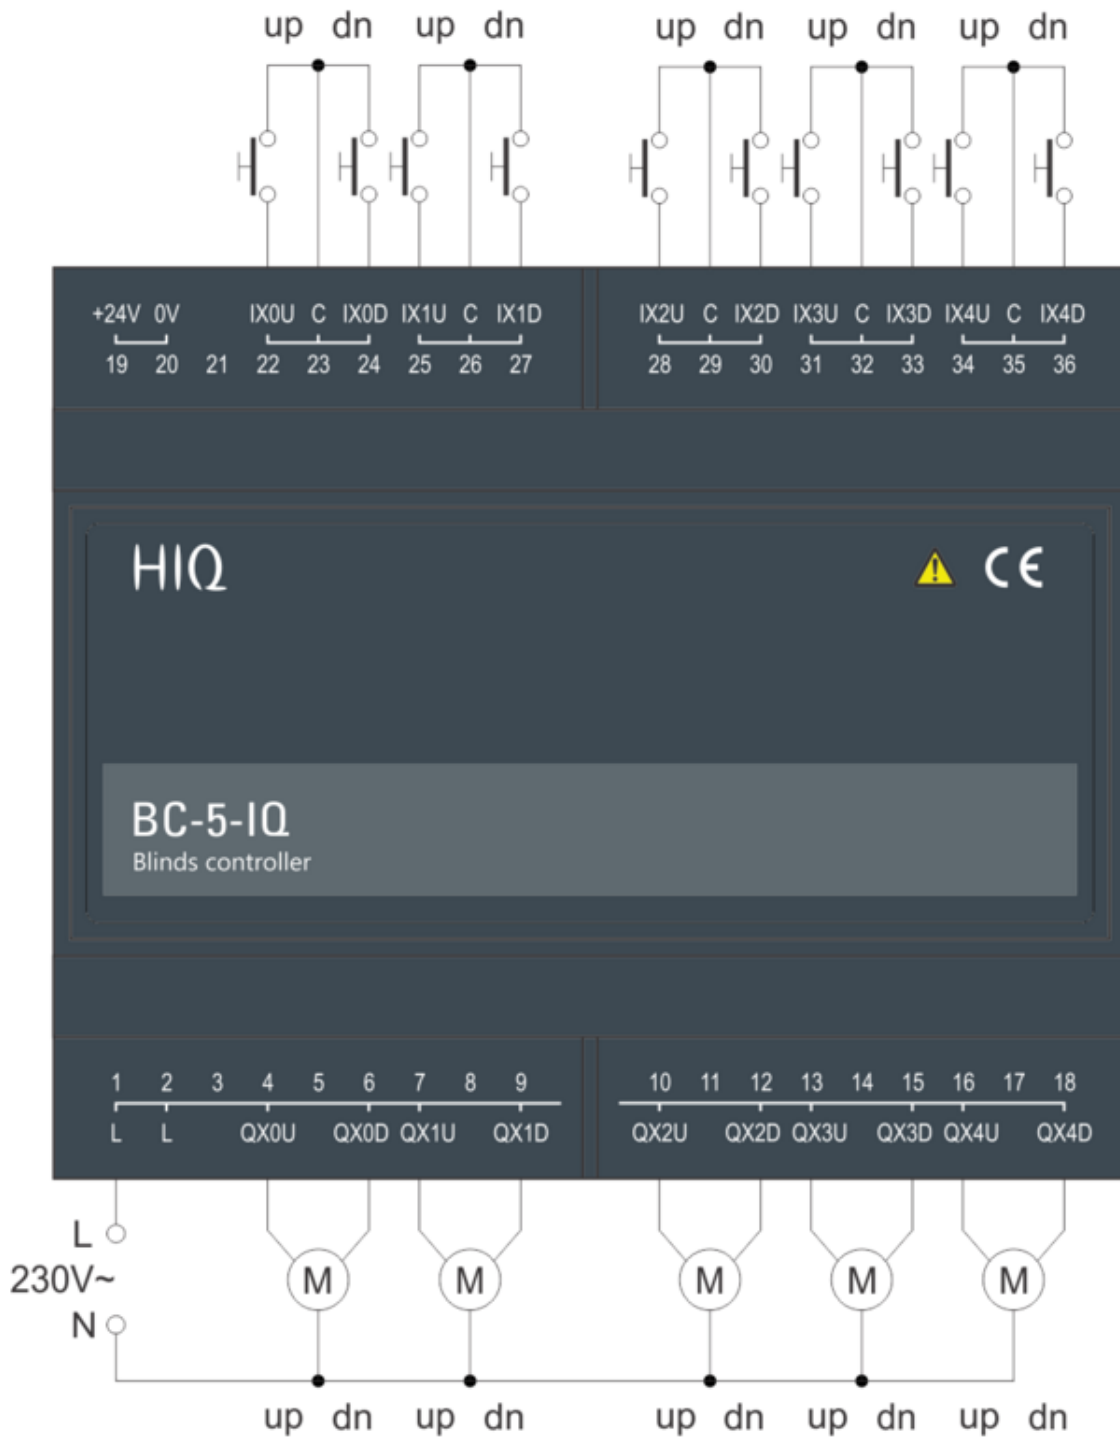

По вопросам продажи и поддержки обращайтесь:

Архангельск (8182)63-90-72
Астрахань (8512)99-46-04
Барнаул (3852)73-04-60
Белгород (4722)40-23-64
Брянск (4832)59-03-52
Владивосток (423)249-28-31
Волгоград (844)278-03-48
Вологда (8172)26-41-59
Воронеж (473)204-51-73
Екатеринбург (343)384-55-89
Иваново (4932)77-34-06

Ижевск (3412)26-03-58
Иркутск (395)279-98-46
Казань (843)206-01-48
Калининград (4012)72-03-81
Калуга (4842)92-23-67
Кемерово (3842)65-04-62
Киров (8332)68-02-04
Краснодар (861)203-40-90
Красноярск (391)204-63-61
Курск (4712)77-13-04
Липецк (4742)52-20-81

Киргизия (996)312-96-26-47

Магнитогорск (3519)55-03-13
Москва (495)268-04-70
Мурманск (8152)59-64-93
Набережные Челны (8552)20-53-41
Нижний Новгород (831)429-08-12
Новокузнецк (3843)20-46-81
Новосибирск (383)227-86-73
Омск (3812)21-46-40
Орел (4862)44-53-42
Оренбург (3532)37-68-04
Пенза (8412)22-31-16

Казахстан (7273)495-231

Пермь (342)205-81-47
Ростов-на-Дону (863)308-18-15
Рязань (4912)46-61-64
Самара (846)206-03-16
Санкт-Петербург (812)309-46-40
Саратов (845)249-38-78
Севастополь (8692)22-31-93
Симферополь (3652)67-13-56
Смоленск (4812)29-41-54
Сочи (862)225-72-31
Ставрополь (8652)20-65-13

Таджикистан (992)427-82-92-69

Сургут (3462)77-98-35
Тверь (4822)63-31-35
Томск (3822)98-41-53
Тула (4872)74-02-29
Тюмень (3452)66-21-18
Ульяновск (8422)24-23-59
Уфа (347)229-48-12
Хабаровск (4212)92-98-04
Челябинск (351)202-03-61
Череповец (8202)49-02-64
Ярославль (4852)69-52-93

Единый адрес для всех регионов: chy@nt-rt.ru || <https://cybrotech.nt-rt.ru/>