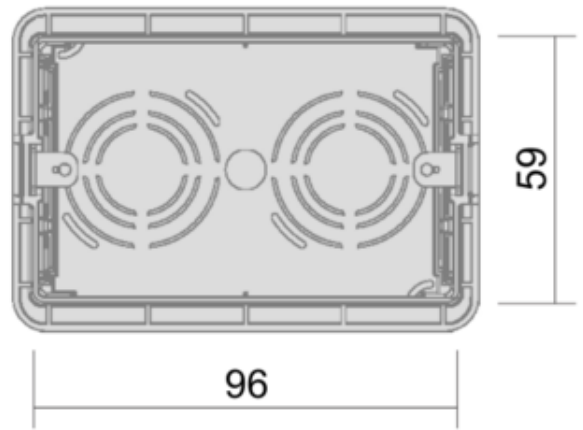

Memorize scene

long press, confirmed by beep, store current state as a new scene

Remote controller

SC-4T-IQ

- 4 configurable touch buttons
- IR receiver + haptic feedback

mounting: rectangular box 3M

SC-4S-IQ