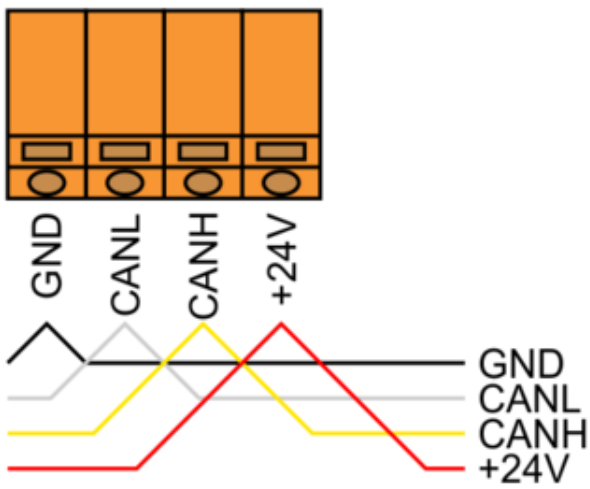

Technical specifications

IR remote receiver:	RC5 36kHz
Power supply:	24V 25mA (SC-4T)
	24V 35mA (SC-4S)
Ingress protection:	IP20
Operating temperature:	0..45°C
Storage temperature:	-20..75°C
Relative humidity:	0..95% n/c
Dimensions:	122x80x23mm (SC-4T)
	49x49x7mm (SC-4S)
Weight:	80g (SC-4T)
	20g (SC-4S)
Standards:	EN 60730-1

Memorize scene

long press, confirmed by beep, store current state as a new scene

Remote controller

SC-4T-IQ

- 4 configurable touch buttons
- IR receiver + haptic feedback

mounting: rectangular box 3M

SC-4S-IQ