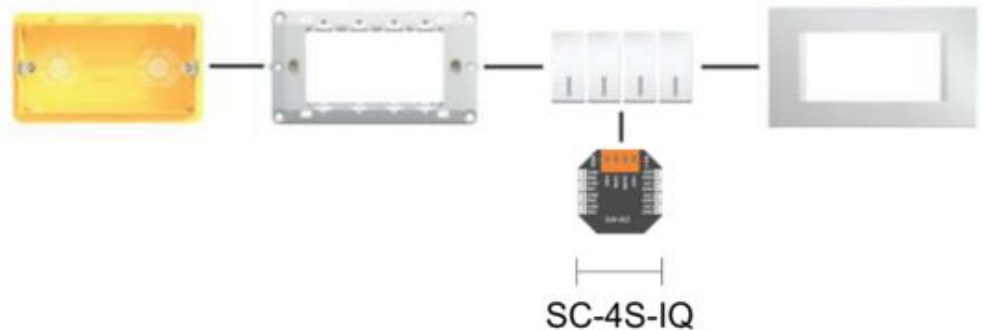

По вопросам продажи и поддержки обращайтесь:

Архангельск (8182)63-90-72
Астрахань (8512)99-46-04
Барнаул (3852)73-04-60
Белгород (4722)40-23-64
Брянск (4832)59-03-52
Владивосток (423)249-28-31
Волгоград (844)278-03-48
Вологда (8172)26-41-59
Воронеж (473)204-51-73
Екатеринбург (343)384-55-89
Иваново (4932)77-34-06

Ижевск (3412)26-03-58
Иркутск (395)279-98-46
Казань (843)206-01-48
Калининград (4012)72-03-81
Калуга (4842)92-23-67
Кемерово (3842)65-04-62
Киров (8332)68-02-04
Краснодар (861)203-40-90
Красноярск (391)204-63-61
Курск (4712)77-13-04
Липецк (4742)52-20-81

Киргизия (996)312-96-26-47

Магнитогорск (3519)55-03-13
Москва (495)268-04-70
Мурманск (8152)59-64-93
Набережные Челны (8552)20-53-41
Нижний Новгород (831)429-08-12
Новокузнецк (3843)20-46-81
Новосибирск (383)227-86-73
Омск (3812)21-46-40
Орел (4862)44-53-42
Оренбург (3532)37-68-04
Пенза (8412)22-31-16

Казахстан (7273)495-231

Пермь (342)205-81-47
Ростов-на-Дону (863)308-18-15
Рязань (4912)46-61-64
Самара (846)206-03-16
Санкт-Петербург (812)309-46-40
Саратов (845)249-38-78
Севастополь (8692)22-31-93
Симферополь (3652)67-13-56
Смоленск (4812)29-41-54
Сочи (862)225-72-31
Ставрополь (8652)20-65-13

Таджикистан (992)427-82-92-69

Сургут (3462)77-98-35
Тверь (4822)63-31-35
Томск (3822)98-41-53
Тула (4872)74-02-29
Тюмень (3452)66-21-18
Ульяновск (8422)24-23-59
Уфа (347)229-48-12
Хабаровск (4212)92-98-04
Челябинск (351)202-03-61
Череповец (8202)49-02-64
Ярославль (4852)69-52-93

Единый адрес для всех регионов: chy@nt-rt.ru || <https://cybrotech.nt-rt.ru/>