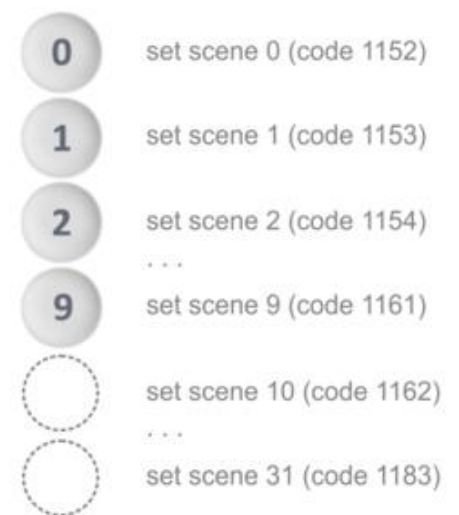

Remote controller