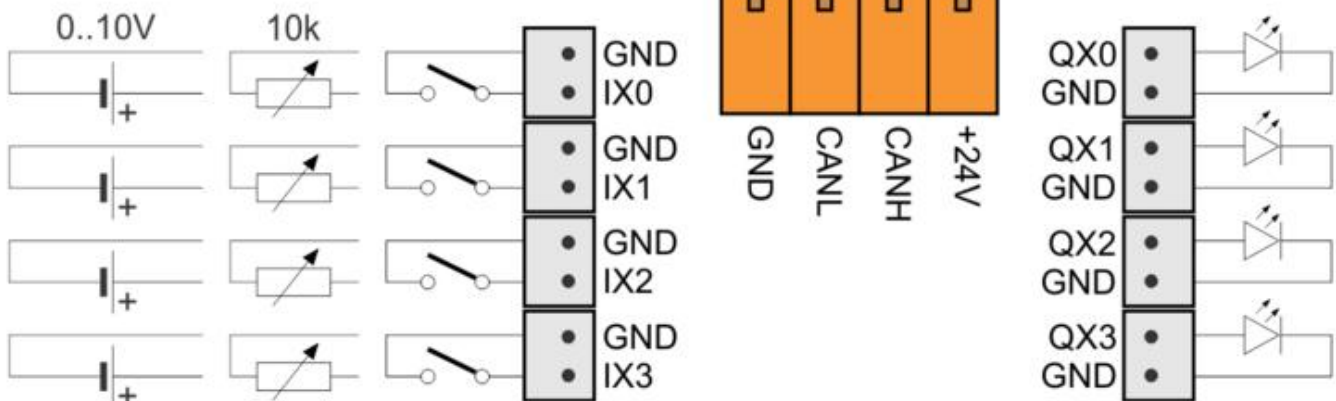

По вопросам продажи и поддержки обращайтесь:

Архангельск (8182)63-90-72
Астрахань (8512)99-46-04
Барнаул (3852)73-04-60
Белгород (4722)40-23-64
Брянск (4832)59-03-52
Владивосток (423)249-28-31
Волгоград (844)278-03-48
Вологда (8172)26-41-59
Воронеж (473)204-51-73
Екатеринбург (343)384-55-89
Иваново (4932)77-34-06

Ижевск (3412)26-03-58
Иркутск (395)279-98-46
Казань (843)206-01-48
Калининград (4012)72-03-81
Калуга (4842)92-23-67
Кемерово (3842)65-04-62
Киров (8332)68-02-04
Краснодар (861)203-40-90
Красноярск (391)204-63-61
Курск (4712)77-13-04
Липецк (4742)52-20-81

Киргизия (996)312-96-26-47

Магнитогорск (3519)55-03-13
Москва (495)268-04-70
Мурманск (8152)59-64-93
Набережные Челны (8552)20-53-41
Нижний Новгород (831)429-08-12
Новокузнецк (3843)20-46-81
Новосибирск (383)227-86-73
Омск (3812)21-46-40
Орел (4862)44-53-42
Оренбург (3532)37-68-04
Пенза (8412)22-31-16

Казахстан (7273)495-231

Пермь (342)205-81-47
Ростов-на-Дону (863)308-18-15
Рязань (4912)46-61-64
Самара (846)206-03-16
Санкт-Петербург (812)309-46-40
Саратов (845)249-38-78
Севастополь (8692)22-31-93
Симферополь (3652)67-13-56
Смоленск (4812)29-41-54
Сочи (862)225-72-31
Ставрополь (8652)20-65-13

Таджикистан (992)427-82-92-69

Сургут (3462)77-98-35
Тверь (4822)63-31-35
Томск (3822)98-41-53
Тула (4872)74-02-29
Тюмень (3452)66-21-18
Ульяновск (8422)24-23-59
Уфа (347)229-48-12
Хабаровск (4212)92-98-04
Челябинск (351)202-03-61
Череповец (8202)49-02-64
Ярославль (4852)69-52-93

Единый адрес для всех регионов: chy@nt-rt.ru || <https://cybrotech.nt-rt.ru/>