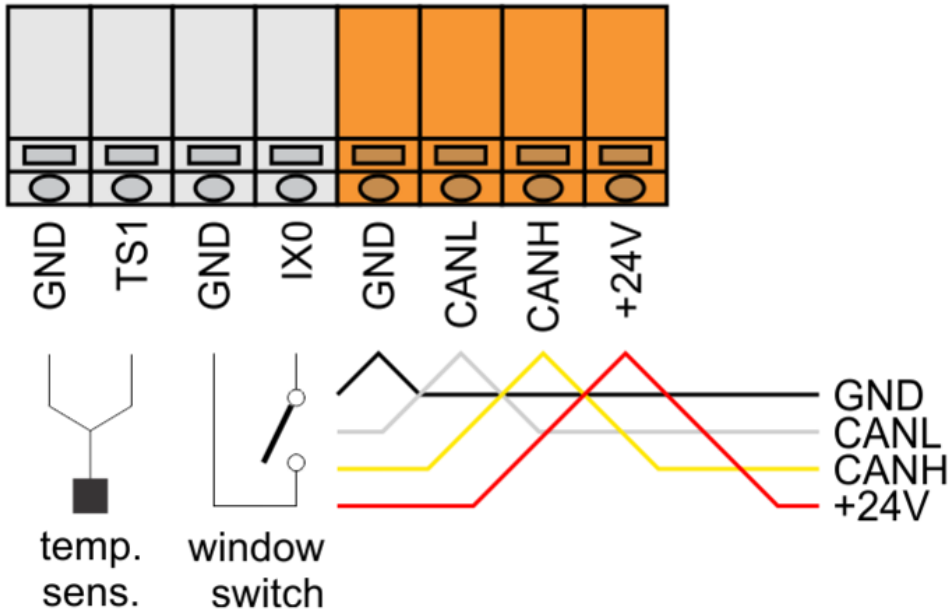

По вопросам продажи и поддержки обращайтесь:

Архангельск (8182)63-90-72
Астрахань (8512)99-46-04
Барнаул (3852)73-04-60
Белгород (4722)40-23-64
Брянск (4832)59-03-52
Владивосток (423)249-28-31
Волгоград (844)278-03-48
Вологда (8172)26-41-59
Воронеж (473)204-51-73
Екатеринбург (343)384-55-89
Иваново (4932)77-34-06

Ижевск (3412)26-03-58
Иркутск (395)279-98-46
Казань (843)206-01-48
Калининград (4012)72-03-81
Калуга (4842)92-23-67
Кемерово (3842)65-04-62
Киров (8332)68-02-04
Краснодар (861)203-40-90
Красноярск (391)204-63-61
Курск (4712)77-13-04
Липецк (4742)52-20-81

Киргизия (996)312-96-26-47

Магнитогорск (3519)55-03-13
Москва (495)268-04-70
Мурманск (8152)59-64-93
Набережные Челны (8552)20-53-41
Нижний Новгород (831)429-08-12
Новокузнецк (3843)20-46-81
Новосибирск (383)227-86-73
Омск (3812)21-46-40
Орел (4862)44-53-42
Оренбург (3532)37-68-04
Пенза (8412)22-31-16

Казахстан (7273)495-231

Пермь (342)205-81-47
Ростов-на-Дону (863)308-18-15
Рязань (4912)46-61-64
Самара (846)206-03-16
Санкт-Петербург (812)309-46-40
Саратов (845)249-38-78
Севастополь (8692)22-31-93
Симферополь (3652)67-13-56
Смоленск (4812)29-41-54
Сочи (862)225-72-31
Ставрополь (8652)20-65-13

Таджикистан (992)427-82-92-69

Сургут (3462)77-98-35
Тверь (4822)63-31-35
Томск (3822)98-41-53
Тула (4872)74-02-29
Тюмень (3452)66-21-18
Ульяновск (8422)24-23-59
Уфа (347)229-48-12
Хабаровск (4212)92-98-04
Челябинск (351)202-03-61
Череповец (8202)49-02-64
Ярославль (4852)69-52-93

Единый адрес для всех регионов: chy@nt-rt.ru || <https://cybrotech.nt-rt.ru/>