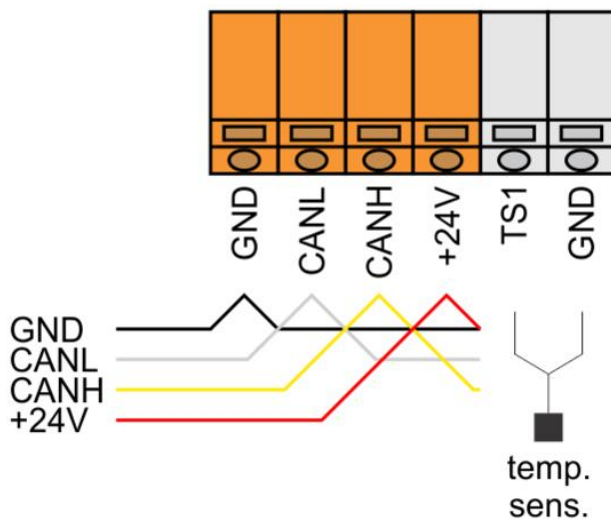

Features

on/off

setpoint

fan control

fan max
maximum output for a limited time

precise temperature measurement

manual measurement correction

secondary setpoint when thermostat is off

humidity meter

Signalisation

- device not addressed
- device selected
- setpoint change up
- setpoint change down

all functions handled
by a mobile phone

Temperature sensor

internal

external

remote

Remote measurement should be handled by plc program