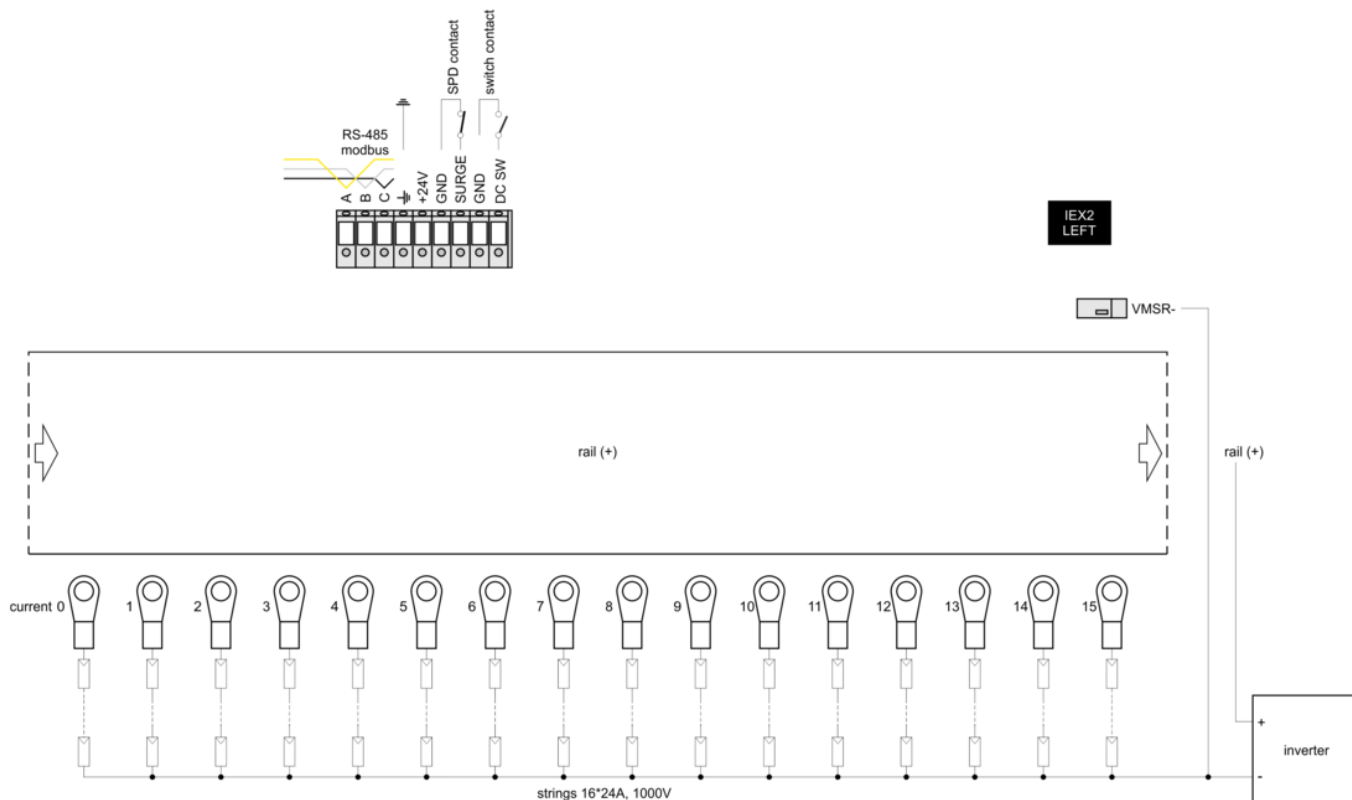

Order code

SMB-PCB-16M

По вопросам продажи и поддержки обращайтесь:

Архангельск (8182)63-90-72
Астрахань (8512)99-46-04
Барнаул (3852)73-04-60
Белгород (4722)40-23-64
Брянск (4832)59-03-52
Владивосток (423)249-28-31
Волгоград (844)278-03-48
Вологда (8172)26-41-59
Воронеж (473)204-51-73
Екатеринбург (343)384-55-89
Иваново (4932)77-34-06

Ижевск (3412)26-03-58
Иркутск (395)279-98-46
Казань (843)206-01-48
Калининград (4012)72-03-81
Калуга (4842)92-23-67
Кемерово (3842)65-04-62
Киров (8332)68-02-04
Краснодар (861)203-40-90
Красноярск (391)204-63-61
Курск (4712)77-13-04
Липецк (4742)52-20-81

Киргизия (996)312-96-26-47

Магнитогорск (3519)55-03-13
Москва (495)268-04-70
Мурманск (8152)59-64-93
Набережные Челны (8552)20-53-41
Нижний Новгород (831)429-08-12
Новокузнецк (3843)20-46-81
Новосибирск (383)227-86-73
Омск (3812)21-46-40
Орел (4862)44-53-42
Оренбург (3532)37-68-04
Пенза (8412)22-31-16

Казахстан (7273)495-231

Пермь (342)205-81-47
Ростов-на-Дону (863)308-18-15
Рязань (4912)46-61-64
Самара (846)206-03-16
Санкт-Петербург (812)309-46-40
Саратов (845)249-38-78
Севастополь (8692)22-31-93
Симферополь (3652)67-13-56
Смоленск (4812)29-41-54
Сочи (862)225-72-31
Ставрополь (8652)20-65-13

Таджикистан (992)427-82-92-69

Сургут (3462)77-98-35
Тверь (4822)63-31-35
Томск (3822)98-41-53
Тула (4872)74-02-29
Тюмень (3452)66-21-18
Ульяновск (8422)24-23-59
Уфа (347)229-48-12
Хабаровск (4212)92-98-04
Челябинск (351)202-03-61
Череповец (8202)49-02-64
Ярославль (4852)69-52-93

Единый адрес для всех регионов: chy@nt-rt.ru || <https://cybrotech.nt-rt.ru/>