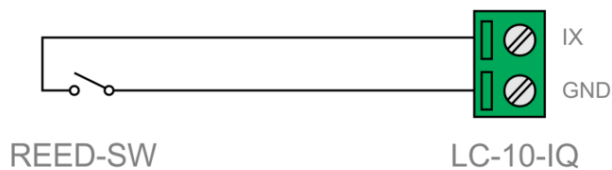

Order code

REED-SW

Door sensor

Mounting